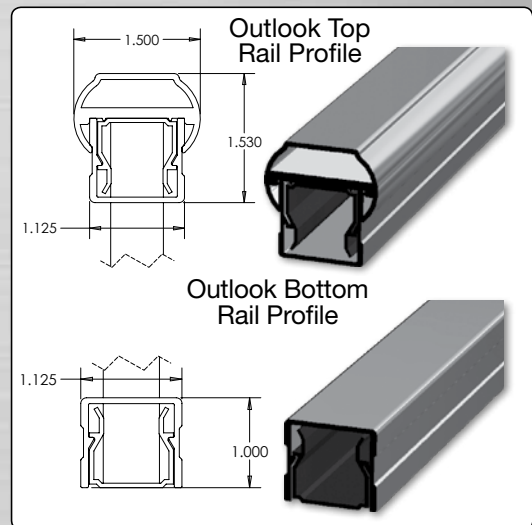

Gloss White
(KL102)

Ninety Bronze
(KL131)

Textured Black
(KL106)

Textured Bronze
(KL107)

Textured White
(KL123)

Color Representations May Vary From Actual Product Color

RAILING FEATURES

- 1½" Flat-Top & Rounded Rail
- Square Balusters
- Self-Centering Mounting Brackets
- 6 Color Options
- Rattle-Free Vinyl Lined System
- Easy to Install
- Boxed Railing Kits
- Limited Lifetime Warranty
- AAMA 2604 Rated Powder Coating
- Performance Engineered & Tested to ICC Standards
- Universal Step Bracket Available
- Manufactured in USA